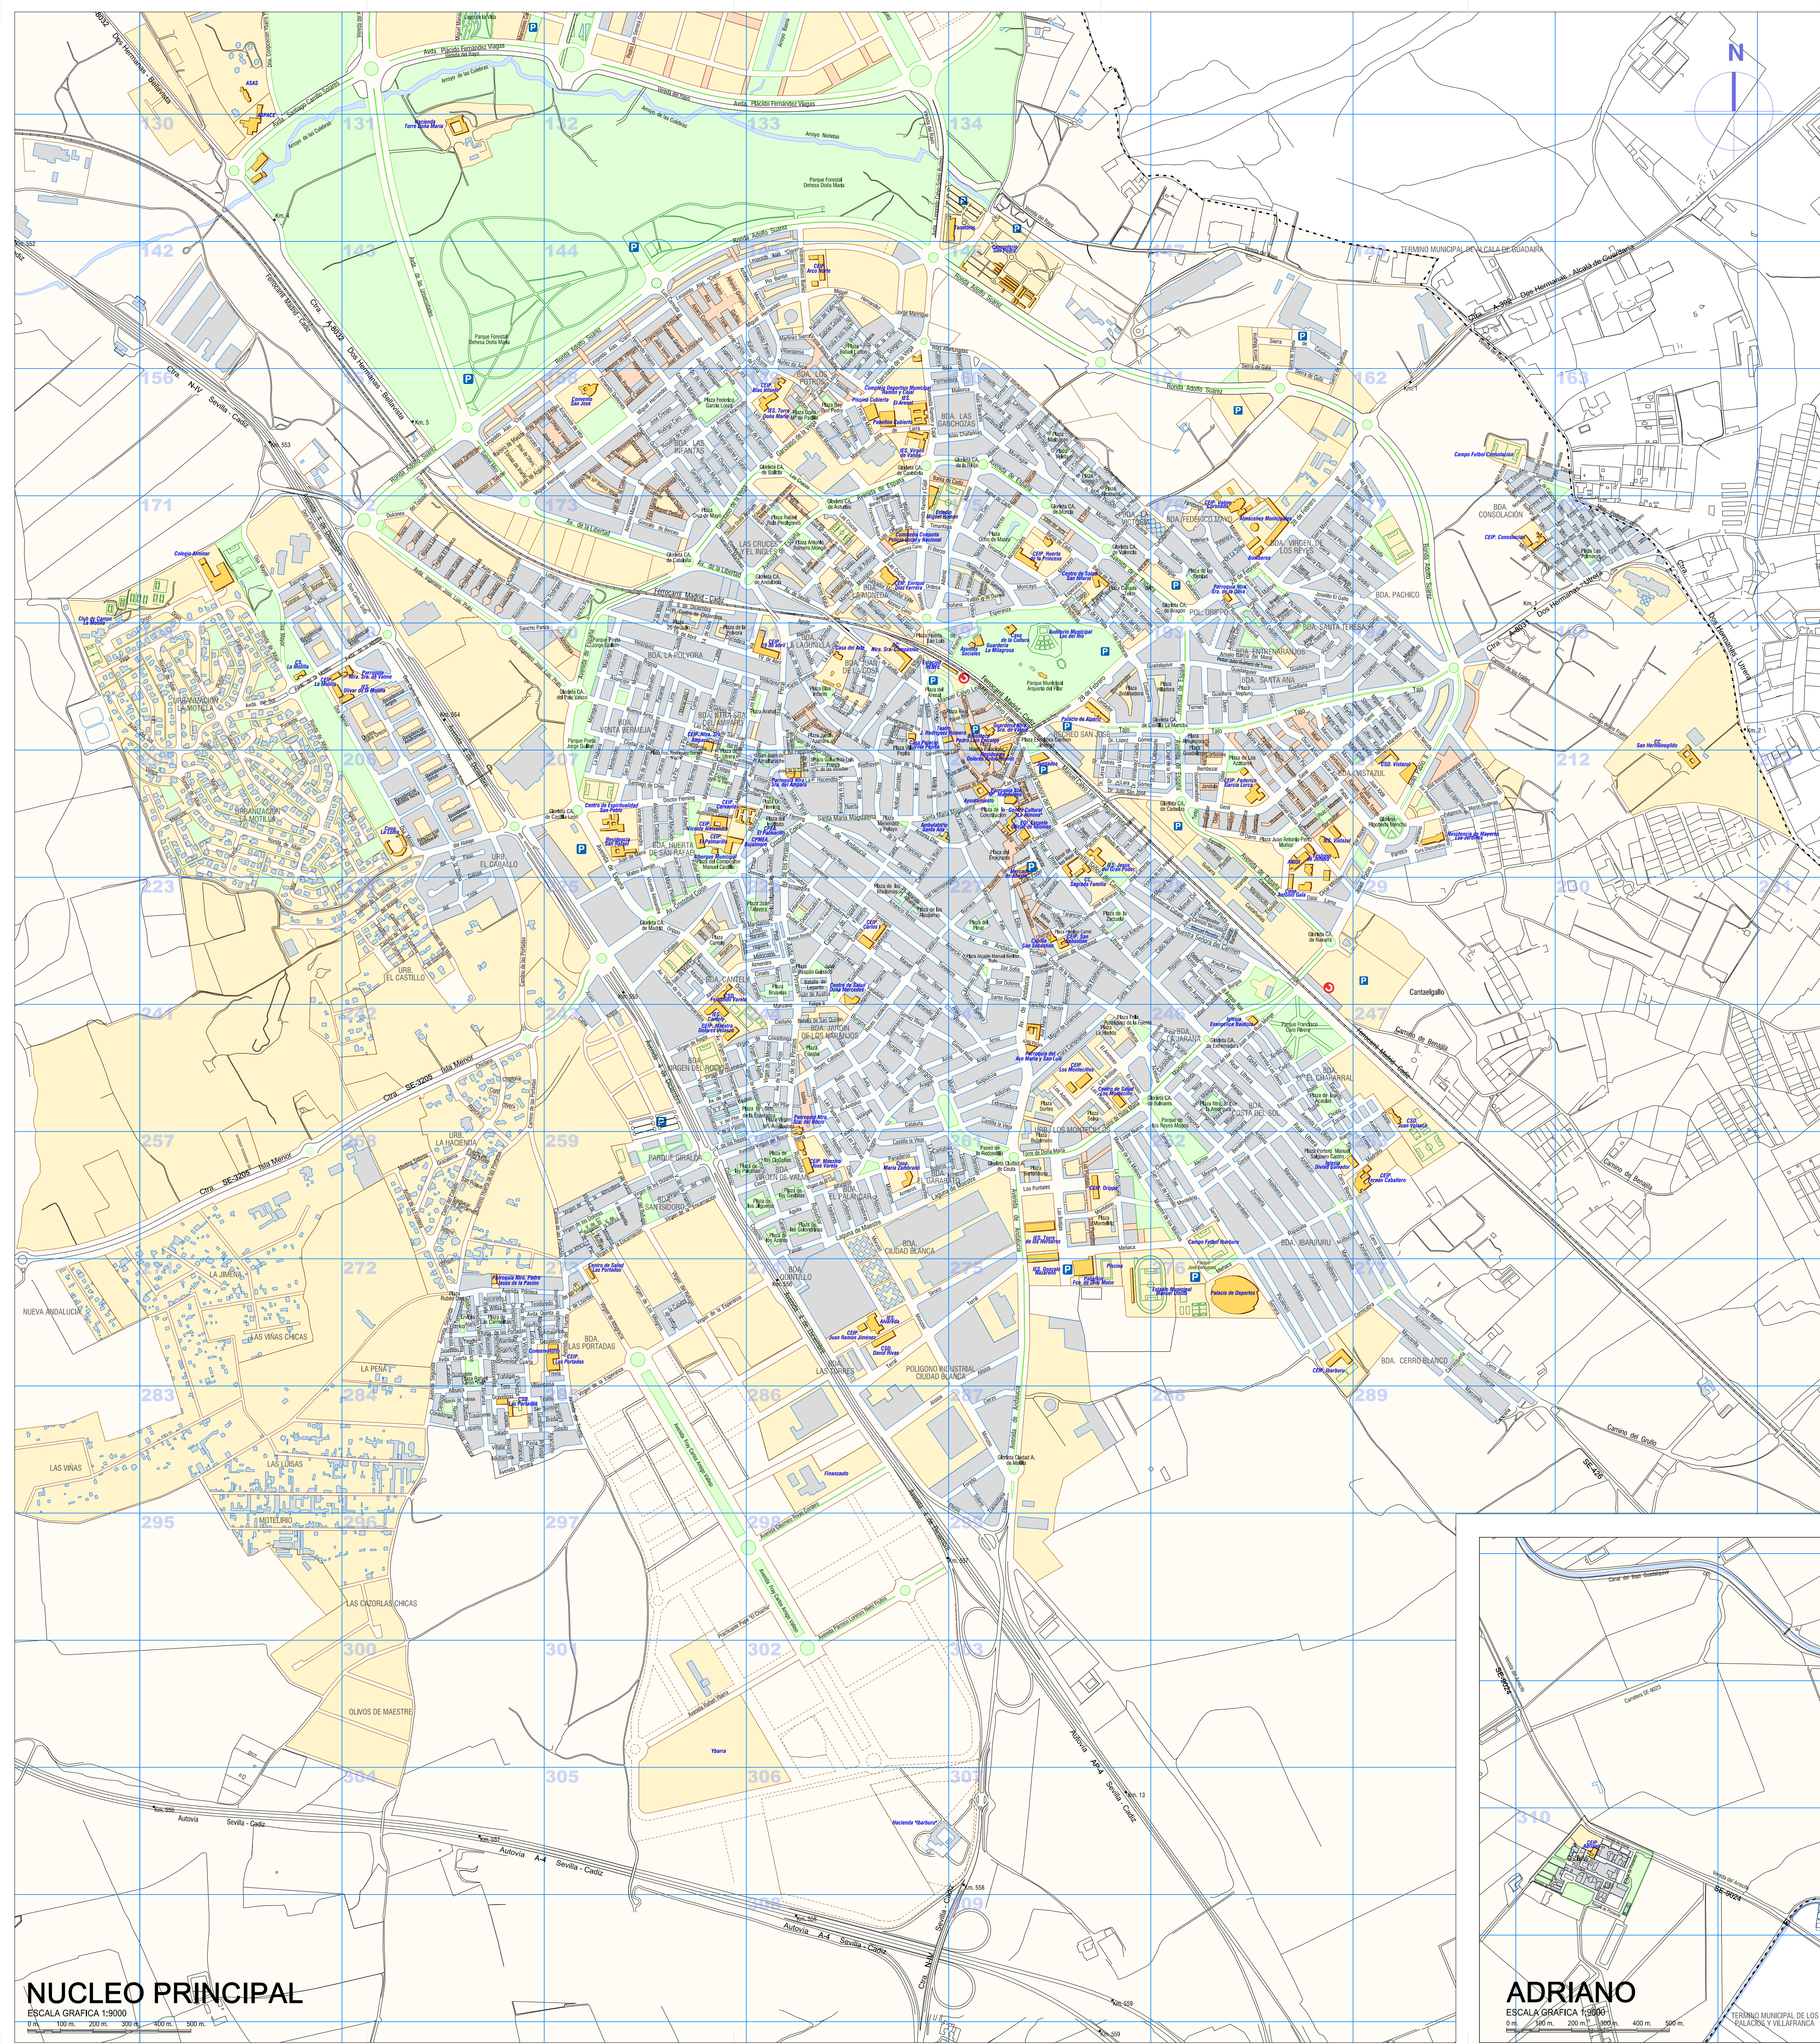

Dos Hermanas Plano Callejero

Table listing various services and their contact information, including phone numbers and addresses.

DISTRIBUCIÓN DE HOJAS

Main table listing streets and their corresponding sheet numbers for the street plan.

NUCLEO PRINCIPAL

ESCALA GRAFICA 1:5000

ADRIANO ESCALA GRAFICA 1:5000